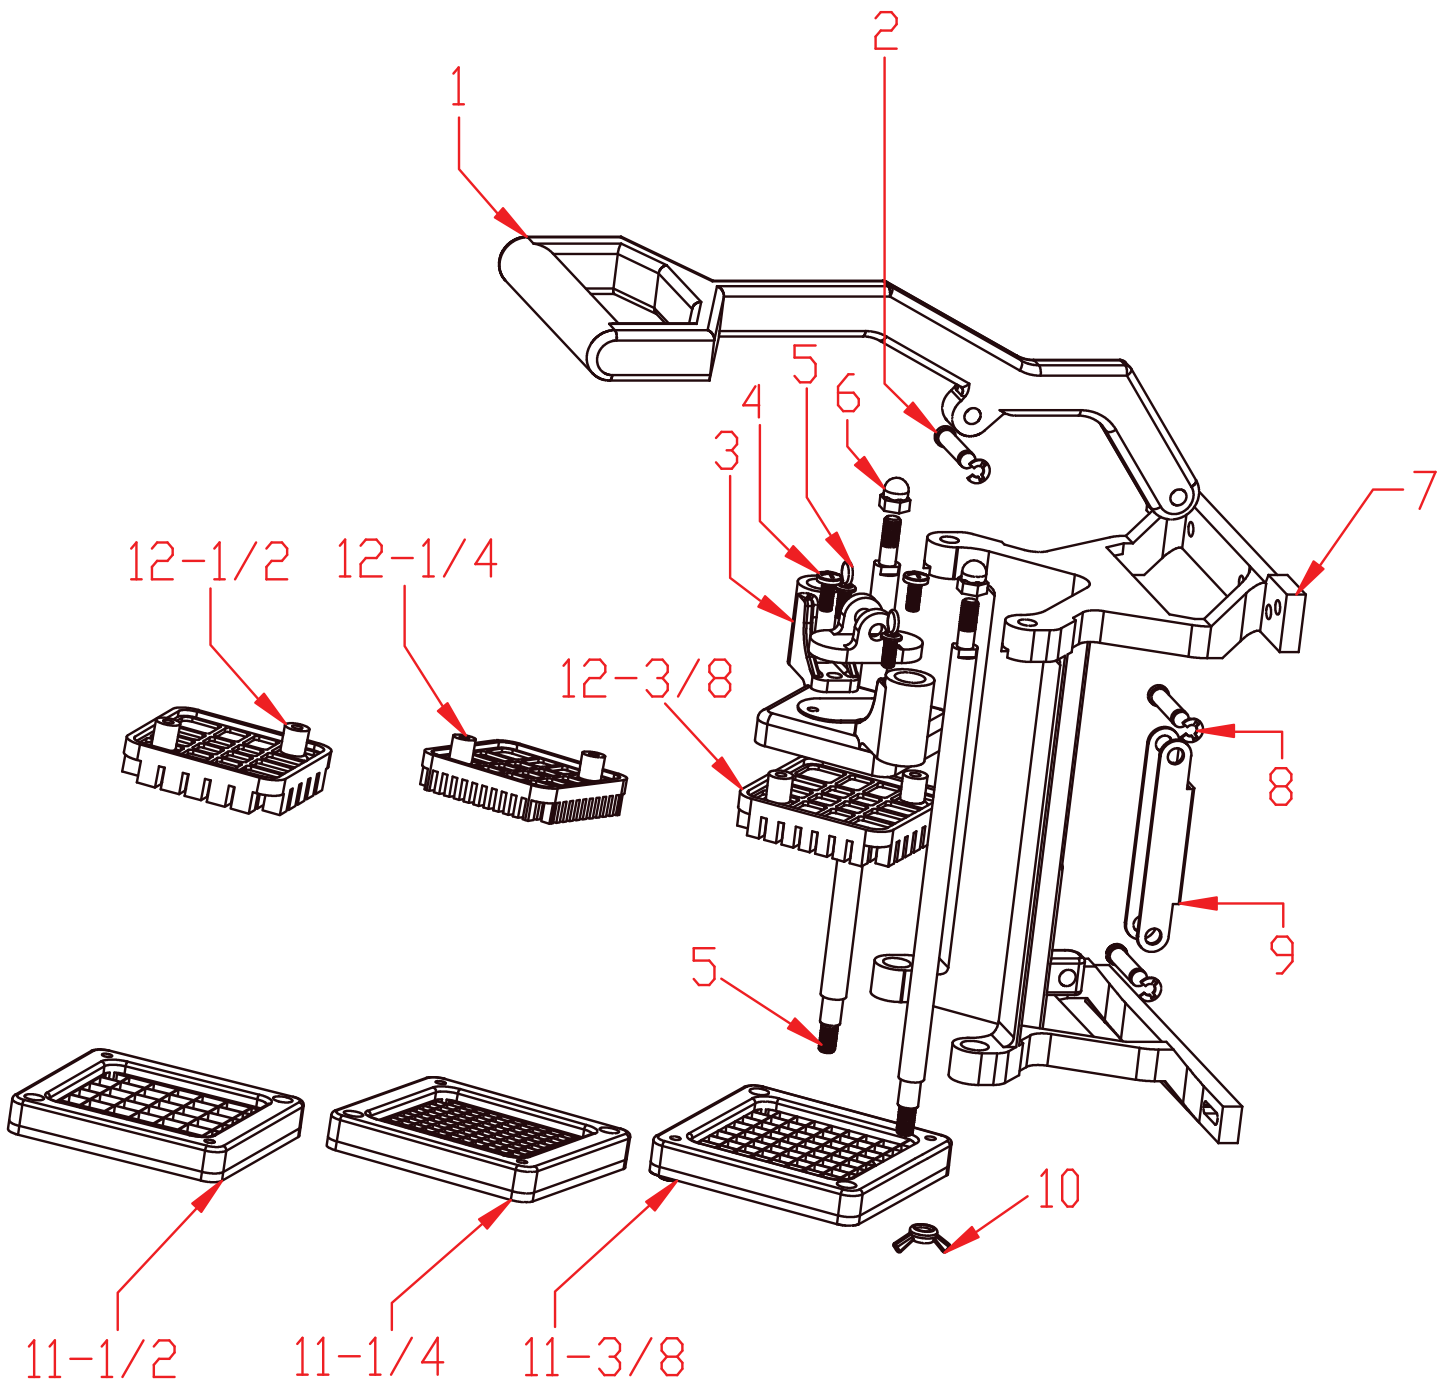

# Parts Breakdown

Item 41857

# Parts Breakdown

---

## Item 41857

Item No.	Description	Position	Item No.	Description	Position	Item No.	Description	Position
76926	Handle for 41857	01	76929	Screw for 41857	04	76932	Frame for 41857	07
76927	Pin for 41857	02	76930	Short Thread Slide Rod for 41857	05	76933	Wing Nut Locking Screw for 41857	10
76928	Pusher Assembly for 41857	03	76931	Cap Hut for 41857	06	77363	1/4 Push Block with Blade for 41857	11-12